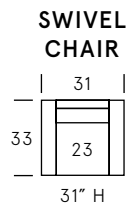

# Zoey

---

SEAT DEPTH: 21"

SEAT HEIGHT: 17"

ARM HEIGHT: 25"

---

As an inherent quality of a hand-crafted product, all dimensions are approximate.