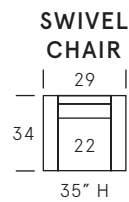

Aria

SEAT DEPTH: 20"

SEAT HEIGHT: 18"

ARM HEIGHT: 24"

Standard Features

Kiln-dried hardwood frame. Sinuous spring system. Eco-friendly construction. 2.2 gel infused, high resiliency foam core seat cushion wrapped in soft foam. Fibre filled back cushion. Loose seat and loose back. Nail head detail on arms and bottom band. Available in fabric or leather. Bench-made in Canada.

As an inherent quality of a hand-crafted product, all dimensions are approximate.