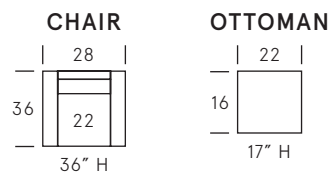

Cordova

SEAT DEPTH: 22"

SEAT HEIGHT: 18"

ARM HEIGHT: 26"

Standard Features

Kiln-dried hardwood frame. Sinuous spring system. Eco-friendly construction. 2.2 gel infused, high resiliency foam core seat cushion wrapped in soft foam. Loose seat and tufted back. Nail head detail on arms. Available in fabric or leather. Bench-made in Canada.

As an inherent quality of a hand-crafted product, all dimensions are approximate.

Wood Finishes

Dark Walnut

Espresso

Black