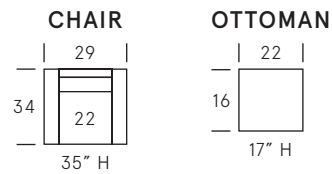

Elle

SEAT DEPTH: 20"

SEAT HEIGHT: 18"

ARM HEIGHT: 26"

Standard Features

Kiln-dried hardwood frame. Sinuous spring system. Eco-friendly construction. 2.2 gel infused, high resiliency foam core seat cushion wrapped in soft foam. Fibre filled back cushion. Loose seat and loose back. Nail head detail on arms and bottom band. Available in fabric or leather. Bench-made in Canada.

As an inherent quality of a hand-crafted product, all dimensions are approximate.

Wood Finishes

Dark Walnut

Espresso

Black