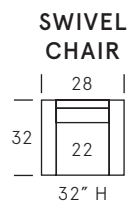

Hazel

SEAT DEPTH: 20"

SEAT HEIGHT: 17"

ARM HEIGHT: 23"

Standard Features

Kiln-dried hardwood frame. Sinuous spring system. Eco-friendly construction. 2.2 gel infused, high resiliency foam core seat cushion wrapped in soft foam. Fibre filled back cushion. Loose seat and loose back. Nail head detail on arms and outside border. Available in fabric or leather. Bench-made in Canada.