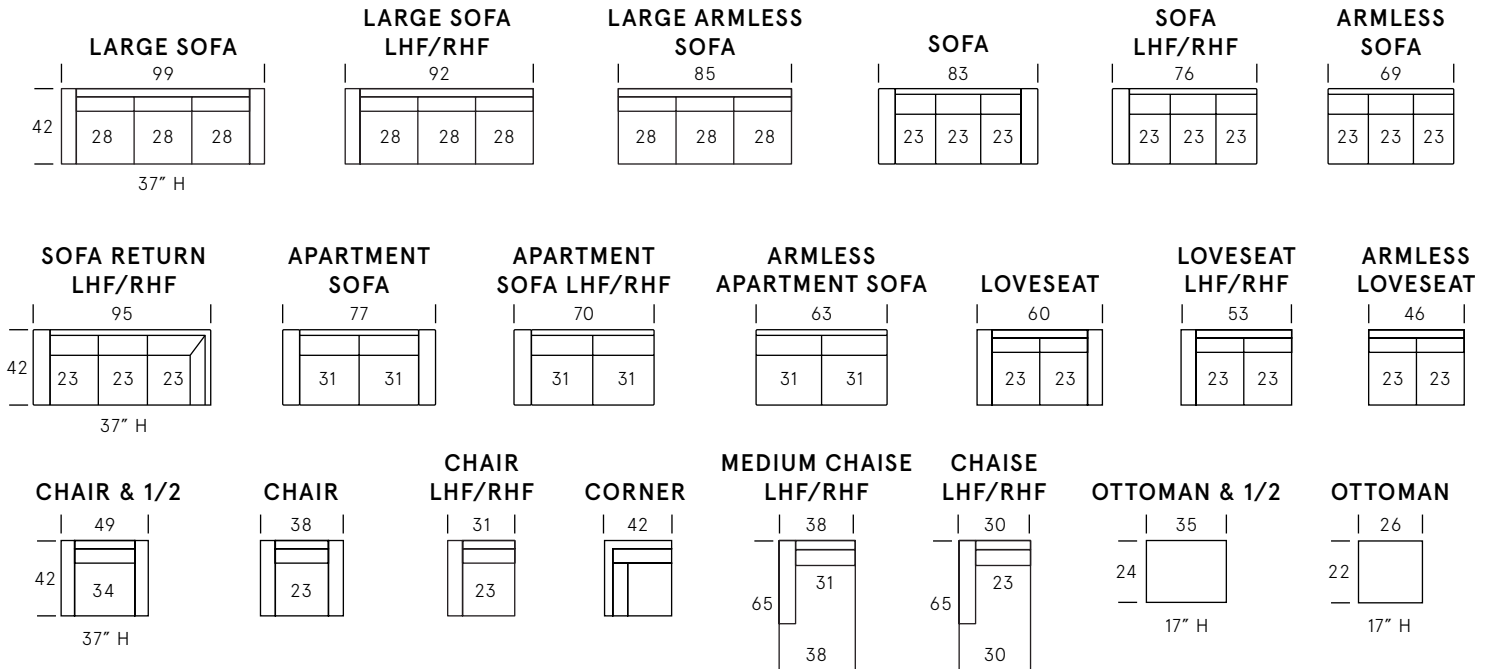

Adrian Collection

SEAT DEPTH: 24"

SEAT HEIGHT: 18"

ARM HEIGHT: 24"

Standard Features

Kiln-dried hardwood frame. Sinuous spring system. Eco-friendly construction. 2.2 gel infused, high resiliency foam core seat cushions wrapped in soft foam. Fibre filled back cushions. Loose seats and loose backs. Nail head detail on arms. Available in fabric or leather. Bench-made in Canada.

As an inherent quality of a hand-crafted product, all dimensions are approximate.

Wood Finishes

Dark Walnut

Espresso

Black