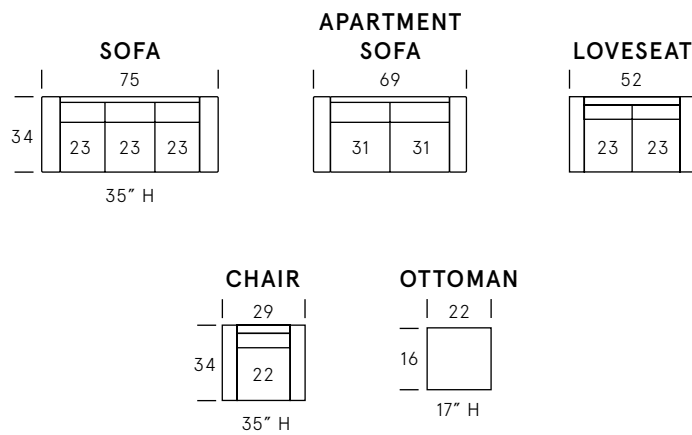

Alice Collection

SEAT DEPTH: 20"

SEAT HEIGHT: 18"

ARM HEIGHT: 26"

Standard Features

Kiln-dried hardwood frame. Sinuous spring system. Eco-friendly construction. Soy-based, fibre wrapped, 2.2 gel infused foam seat cushions. Fibre filled back cushions. Loose seats and loose backs. Nail head detail on arms. Available in fabric or leather. Bench-made in Canada.

As an inherent quality of a hand-crafted product, all dimensions are approximate.

Wood Finishes