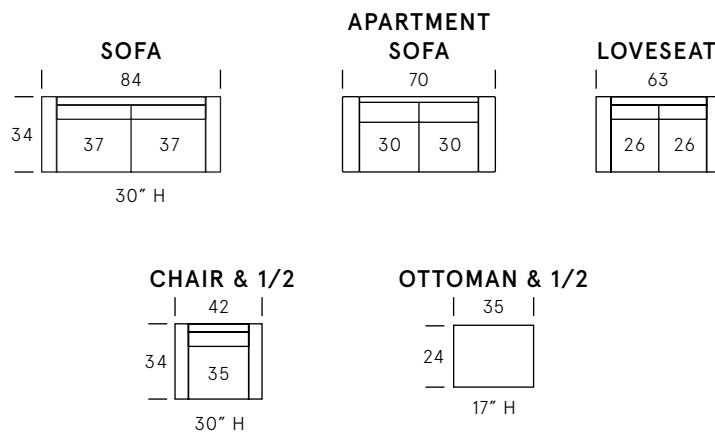

Bergamo Collection

SEAT DEPTH: 23"

SEAT HEIGHT: 19"

ARM HEIGHT: 29"

Standard Features

Kiln-dried hardwood frame. Sinuous spring system. Eco-friendly construction. Soy-based, fibre wrapped, 2.2 gel infused foam seat cushions. Loose seats and tufted back. Bolsters included. Nail head detail on arms and bottom band. Available in fabric or leather. Bench-made in Canada.

As an inherent quality of a hand-crafted product, all dimensions are approximate.

Wood Finishes

Dark Walnut

Espresso

Black