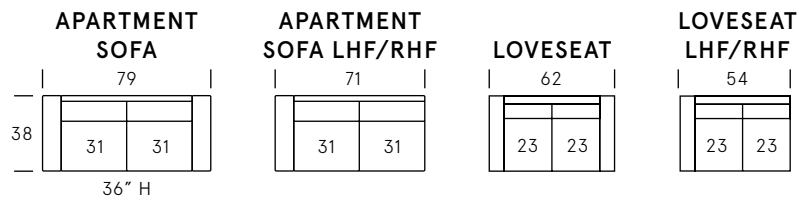

# Cayman Collection

SEAT DEPTH: 20"

SEAT HEIGHT: 18"

ARM HEIGHT: 25"

As an inherent quality of a hand-crafted product, all dimensions are approximate.