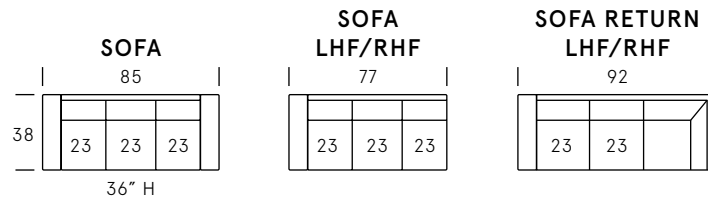

# Cayman Collection

SEAT DEPTH: 20"

SEAT HEIGHT: 18"

ARM HEIGHT: 25"

As an inherent quality of a hand-crafted product, all dimensions are approximate.