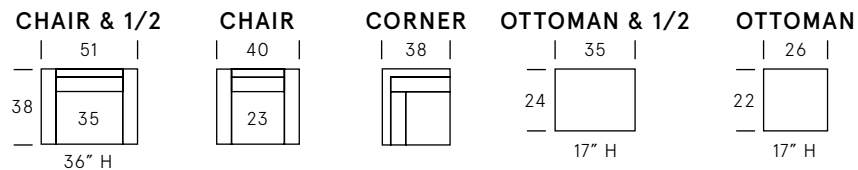

# Cayman Collection

SEAT DEPTH: 20"

SEAT HEIGHT: 18"

ARM HEIGHT: 25"

As an inherent quality of a hand-crafted product, all dimensions are approximate.