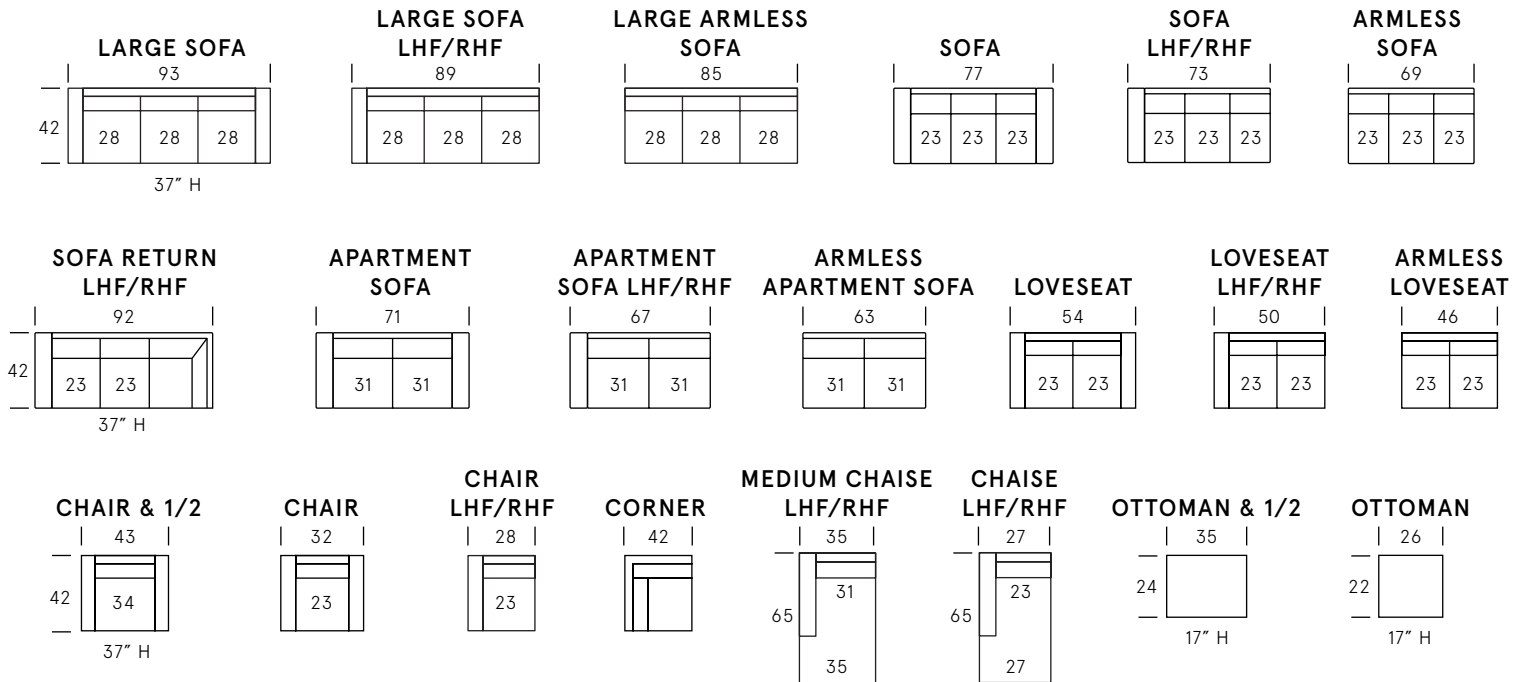

# Hanover Collection

SEAT DEPTH: 24"

SEAT HEIGHT: 18"

ARM HEIGHT: 25"

## Standard Features

Kiln-dried hardwood frame. Sinuous spring system. Eco-friendly construction. 2.2 gel infused, high resiliency foam core seat cushions wrapped in soft foam. Fibre filled back cushions. Loose seats and loose backs. Nail head detail on arms. Available in fabric or leather. Bench-made in Canada.

As an inherent quality of a hand-crafted product, all dimensions are approximate.