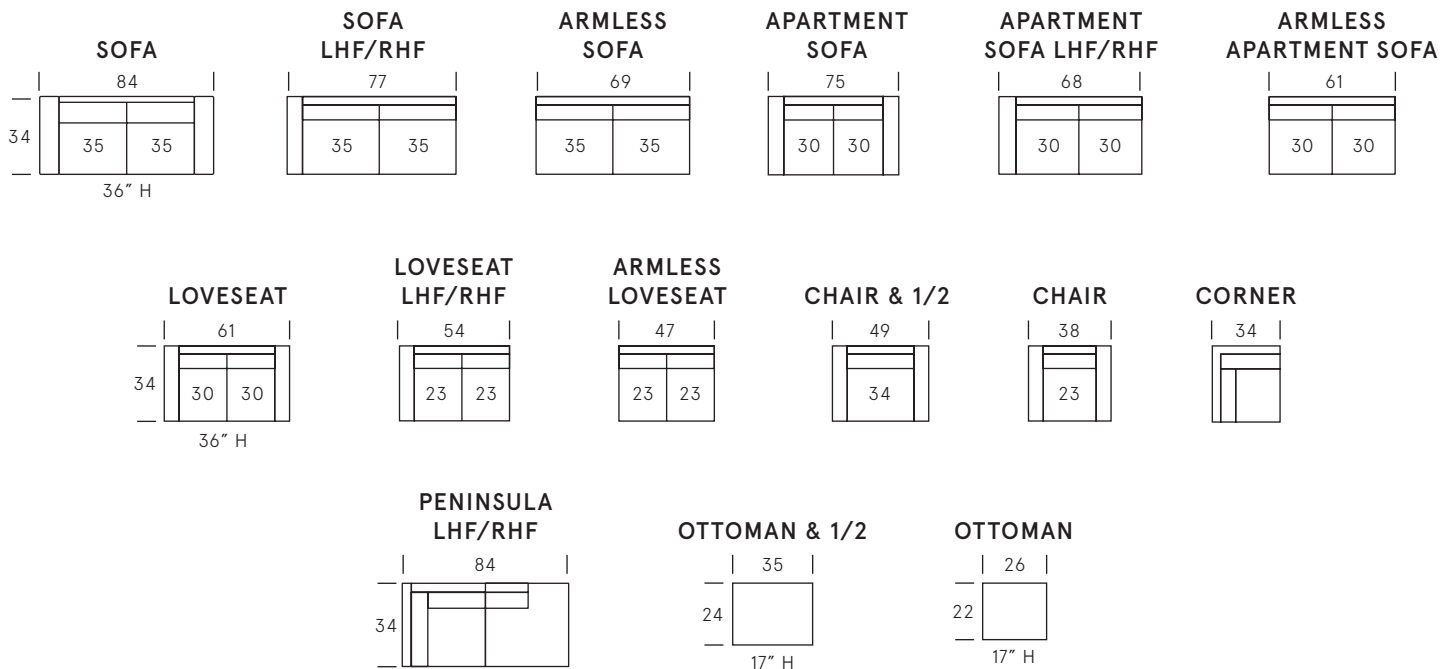

Boden Collection

SEAT DEPTH: 22"

SEAT HEIGHT: 18"

ARM HEIGHT: 24"

Standard Features

Kiln-dried hardwood frame. Sinuous spring system. Eco-friendly construction. 2.2 gel infused, high resiliency foam core seat cushions wrapped in soft foam. Fibre filled back cushions. Loose seats and loose backs. Available in fabric or leather. Bench-made in Canada.

As an inherent quality of a hand-crafted product, all dimensions are approximate.

Wood Finishes

Dark Walnut

Espresso

Black