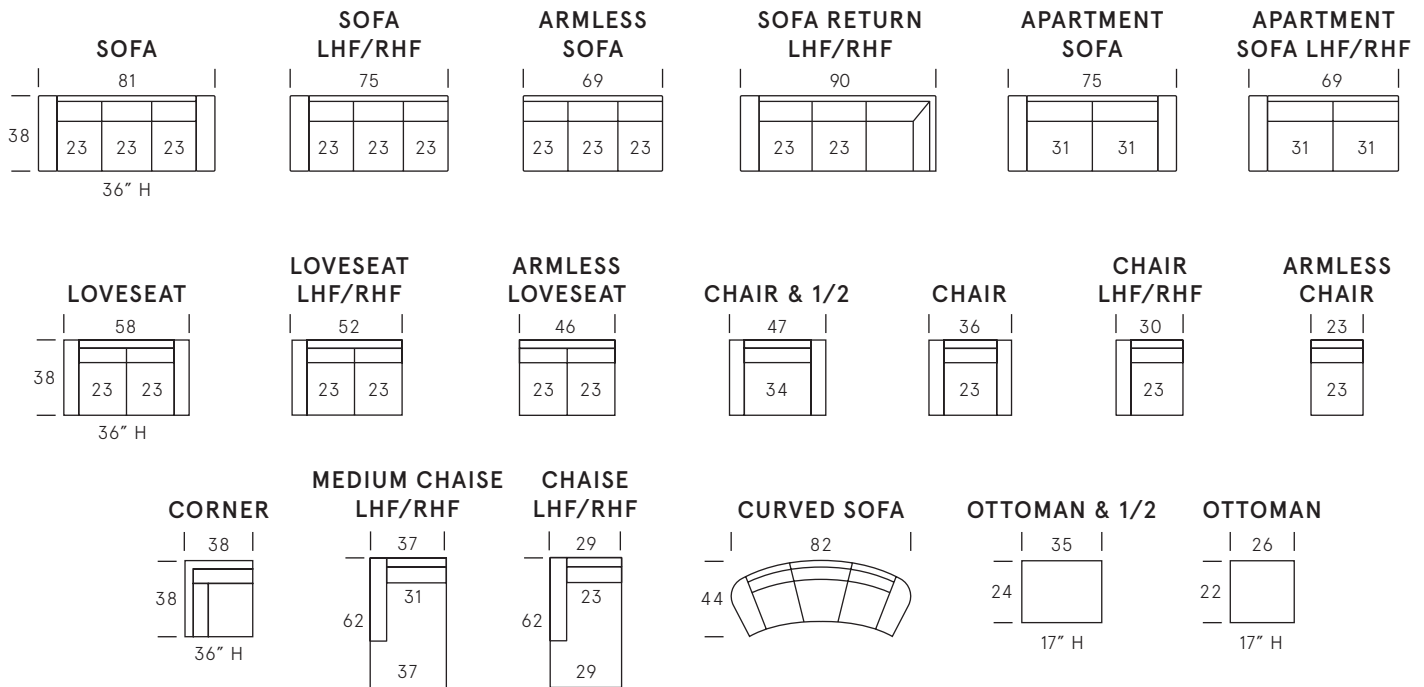

# Calvin Collection

SEAT DEPTH: 22"

SEAT HEIGHT: 18"

ARM HEIGHT: 24"

## Standard Features

Kiln-dried hardwood frame. Sinuous spring system. Eco-friendly construction. 2.2 gel infused, high resiliency foam core seat cushions wrapped in soft foam. Fibre filled back cushions. Loose seats and loose backs. Nail head detail on arms. Available in fabric or leather. Bench-made in Canada.

As an inherent quality of a hand-crafted product, all dimensions are approximate.