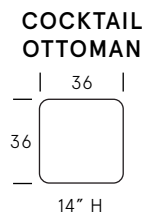

## Standard Features

Kiln-dried hardwood frame. Eco-friendly construction. Soy-based, gel infused foam. Piping detail. Available in fabric or leather. Bench-made in Canada.

As an inherent quality of a hand-crafted product, all dimensions are approximate.