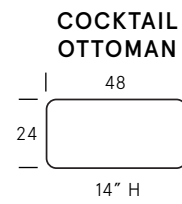

## Standard Features

Kiln-dried hardwood frame. Eco-friendly construction. Soy-based, gel infused foam. Piping detail. Available in fabric or leather. Bench-made in Canada.

As an inherent quality of a hand-crafted product, all dimensions are approximate.