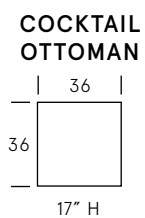

York

Standard Features

Kiln-dried hardwood frame. Eco-friendly construction.
Soy-based, gel infused foam. Available in fabric or leather.
Bench-made in Canada.

As an inherent quality of a hand-crafted product, all dimensions are approximate.