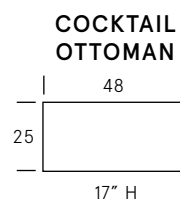

York

Standard Features

Kiln-dried hardwood frame. Eco-friendly construction.
Soy-based, gel infused foam. Available in fabric or leather.
Bench-made in Canada.

As an inherent quality of a hand-crafted product, all dimensions are approximate.