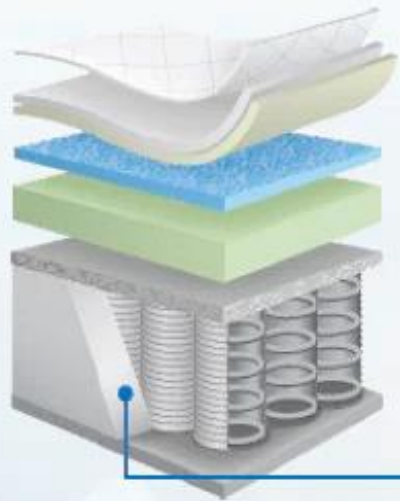

# Platinum Mattresses

- LUXURIOUS FABRIC
- COMFORT LAYERS
- GEL
- BIO GEL
- LUMBAR SUPPORT
- POCKET COIL
- FOAM ENCASE

SIZE	COIL COUNT	SIZE	COIL COUNT
TWIN	814	FULL XL	1054
TWIN XL	914	QUEEN	1160
FULL	992	KING	1476

**Mattress Style** Euro-Top

- Support System**
- DS Signature Double® Lumbar Support
  - 360° Ultra High Density Foam Encasement
  - 9" Double Tempered 13 Gauge Pocket Coil

- Comfort System**
- Euro Top Upholstery**
- 1" 4lb Visco Cooling Gel
  - 2" Soy Bio Medium Density Foam

- Quilt Package**
- 1" Ultra Soft High Grade Visco Foam
  - 44oz Temperature Regulating Hollow Fill Fiber
  - Anti-Microbial Bamboo Infused Cotton Fabric

**Profile** 15" Height

- Warranty**
- 15 Year Non Pro-Rated Warranty
  - Code 3

**Comfort** Medium

- Aesthetics**
- Anti-Microbial Bamboo Infused Cotton Fabric
  - Breathable Mesh EuroTop Border
  - 6 Heavy Duty Handle
  - Hand Built in Canada