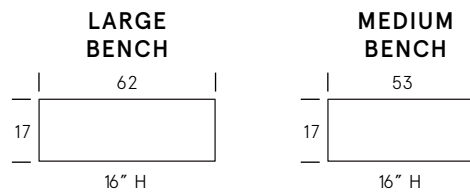

## Standard Features

Kiln-dried hardwood frame. Eco-friendly construction.  
Soy-based, gel infused foam. Available in fabric or leather.  
Bench-made in Canada.

As an inherent quality of a hand-crafted product, all dimensions are approximate.