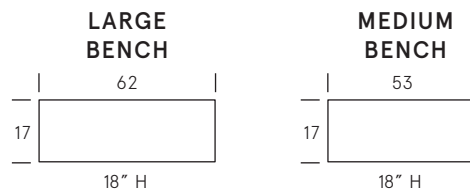

## Standard Features

Kiln-dried hardwood frame. Eco-friendly construction.  
Soy-based, gel infused foam. Available in fabric or leather.  
Bench-made in Canada.

As an inherent quality of a hand-crafted product, all dimensions are approximate.