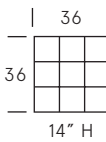

Box

**COCKTAIL
OTTOMAN**

**COCKTAIL
OTTOMAN**

**COCKTAIL
OTTOMAN**

Standard Features

Kiln-dried hardwood frame. Eco-friendly construction.
Soy-based, gel infused foam. Square pinched top.
Available in fabric or leather. Bench-made in Canada.