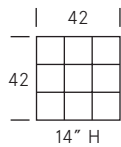

Box

**COCKTAIL
OTTOMAN**

**COCKTAIL
OTTOMAN**

**COCKTAIL
OTTOMAN**

Standard Features

Kiln-dried hardwood frame. Eco-friendly construction.
Soy-based, gel infused foam. Square pinched top.
Available in fabric or leather. Bench-made in Canada.