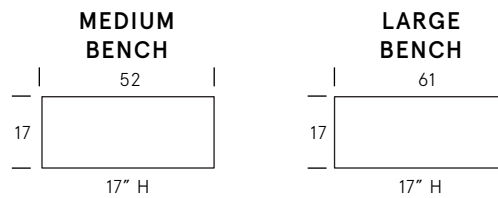

Brianna Bench

Standard Features

Kiln-dried hardwood frame. Eco-friendly construction.
Soy-based, gel infused foam. Available in fabric or leather.
Bench-made in Canada.

As an inherent quality of a hand-crafted product, all dimensions are approximate.