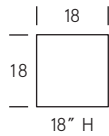

Emmett

OTTOMAN

OTTOMAN

Standard Features

Kiln-dried hardwood frame. Eco-friendly construction. Soy-based, gel infused foam. Edge-to-edge detail. Available in leather only. Bench-made in Canada.

As an inherent quality of a hand-crafted product, all dimensions are approximate.