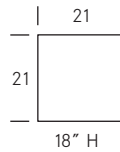

Emmett

OTTOMAN

OTTOMAN

Standard Features

Kiln-dried hardwood frame. Eco-friendly construction. Soy-based, gel infused foam. Edge-to-edge detail. Available in leather only. Bench-made in Canada.

As an inherent quality of a hand-crafted product, all dimensions are approximate.