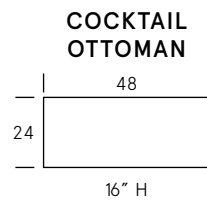

Kendra

Standard Features

Kiln-dried hardwood frame. Eco-friendly construction.
Soy-based, gel infused foam. Available in fabric or leather.
Bench-made in Canada.

As an inherent quality of a hand-crafted product, all dimensions are approximate.