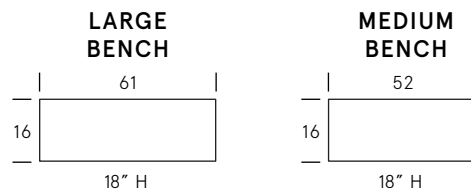

Libby Bench

Standard Features

Kiln-dried hardwood frame. Eco-friendly construction.
Soy-based, gel infused foam. Available in fabric or leather.
Bench-made in Canada.

As an inherent quality of a hand-crafted product, all dimensions are approximate.