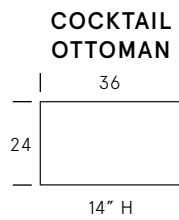

Lotus

Standard Features

Kiln-dried hardwood frame. Eco-friendly construction.
Soy-based, gel infused foam. Available in fabric or leather.
Bench-made in Canada.

As an inherent quality of a hand-crafted product, all dimensions are approximate.