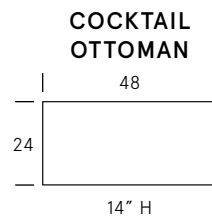

Lotus

Standard Features

Kiln-dried hardwood frame. Eco-friendly construction.
Soy-based, gel infused foam. Available in fabric or leather.
Bench-made in Canada.

As an inherent quality of a hand-crafted product, all dimensions are approximate.