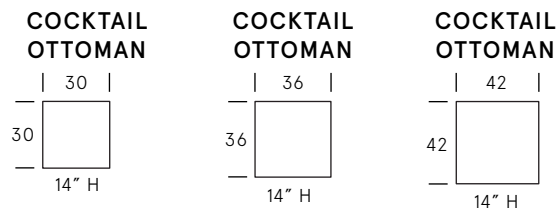

Usher

Standard Features

Kiln-dried hardwood frame. Eco-friendly construction.
Soy-based, gel infused foam. Available in fabric or leather.
Bench-made in Canada.

As an inherent quality of a hand-crafted product, all dimensions are approximate.