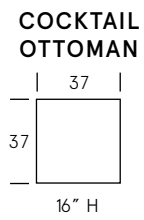

Vibo

Standard Features

Kiln-dried hardwood frame. Eco-friendly construction.
Soy-based, gel infused foam. Available in fabric or leather.
Bench-made in Canada.

As an inherent quality of a hand-crafted product, all dimensions are approximate.