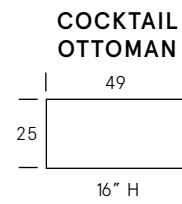

Standard Features

Kiln-dried hardwood frame. Eco-friendly construction.
Soy-based, gel infused foam. Available in fabric or leather.
Bench-made in Canada.

As an inherent quality of a hand-crafted product, all dimensions are approximate.

Metal Finishes