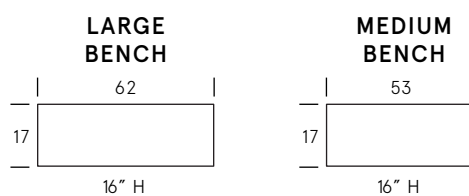

Vibo Bench

Standard Features

Kiln-dried hardwood frame. Eco-friendly construction.
Soy-based, gel infused foam. Available in fabric or leather.
Bench-made in Canada.

As an inherent quality of a hand-crafted product, all dimensions are approximate.