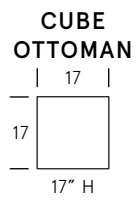

Ian

Standard Features

Kiln-dried hardwood frame. Eco-friendly construction.
Soy-based, gel infused foam. Available in fabric or leather.
Bench-made in Canada.

As an inherent quality of a hand-crafted product, all dimensions are approximate.