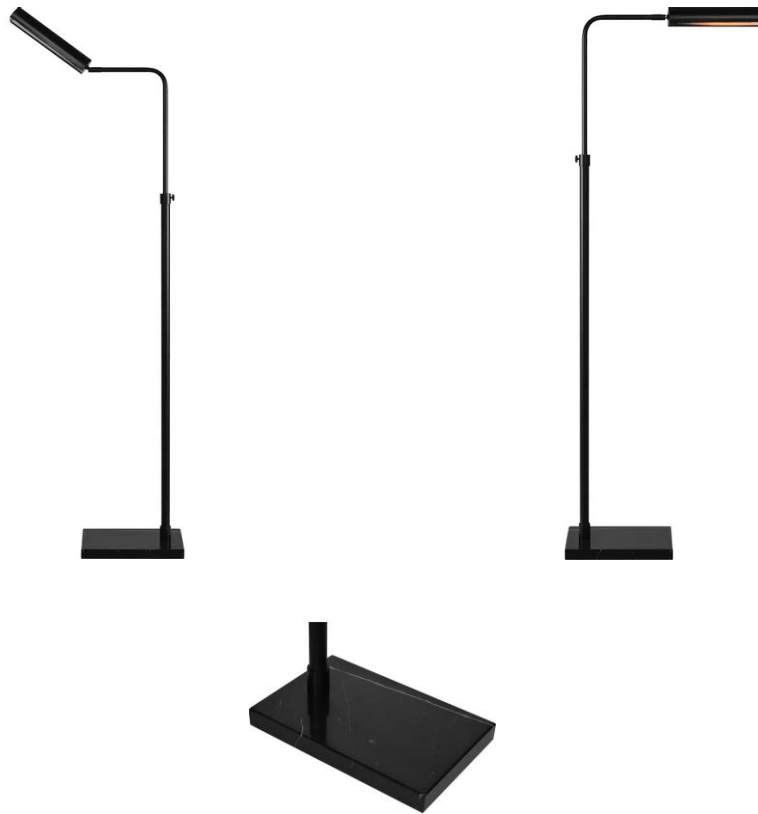

Designed By Jonathan Wilner

FADIA

The charm and ingenuity of designs of the past comes to fruition in this floor lamp. Optimal for a sophisticated interior, its 62.3-inch height isn't the only reason it gets noticed. Composed of iron, with a matte black painted finish, it brings dark dramatic appeal and lavishing light to a space in equal measure.

Size: 18.8"W X 60"H X 7.5"D

Iron, Matte Black Finish, Foot Switch, Max. 30W, E26 Socket, Adjustable

RENWIL[®]
EST. 1967