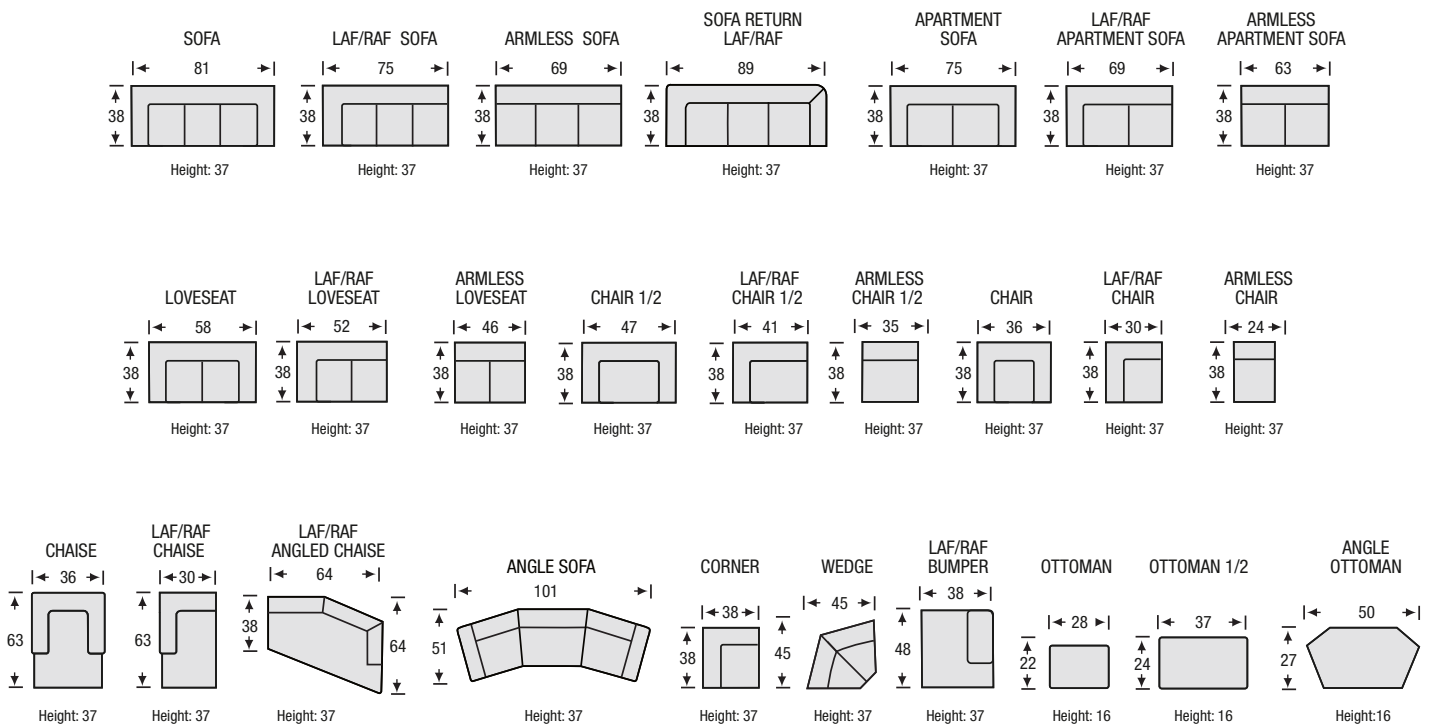

S-300 Configurations

All measurements are approximate, sizes may vary

The Campio Group Fine Leather Furniture
 5770 Highway #7, Unit 1
 Woodbridge, On L4L 1T8
 Tel: 905.850.6636 • Fax: 905.850.6640

campio-group.com/mysofa