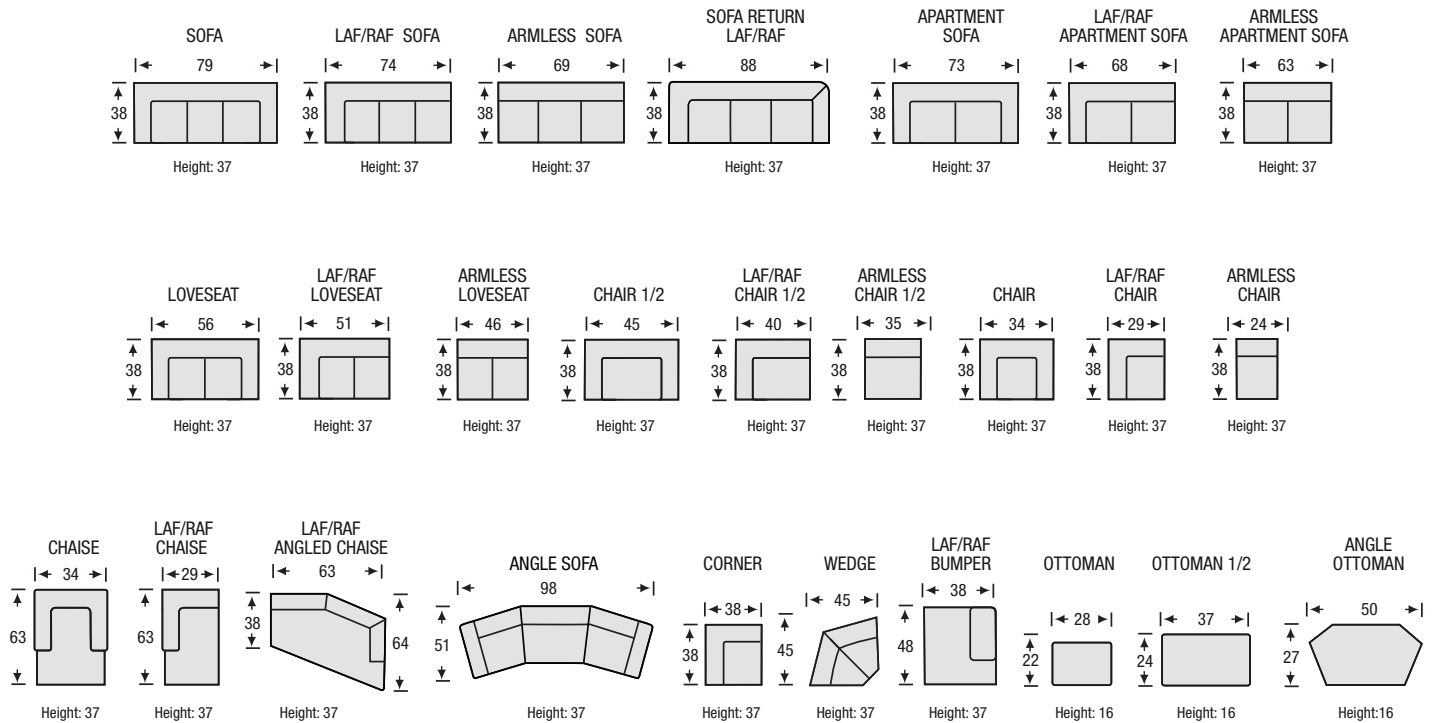

## S-400 Configurations

All measurements are approximate, sizes may vary

The Campio Group Fine Leather Furniture  
 5770 Highway #7, Unit 1  
 Woodbridge, On L4L 1T8  
 Tel: 905.850.6636 • Fax: 905.850.6640