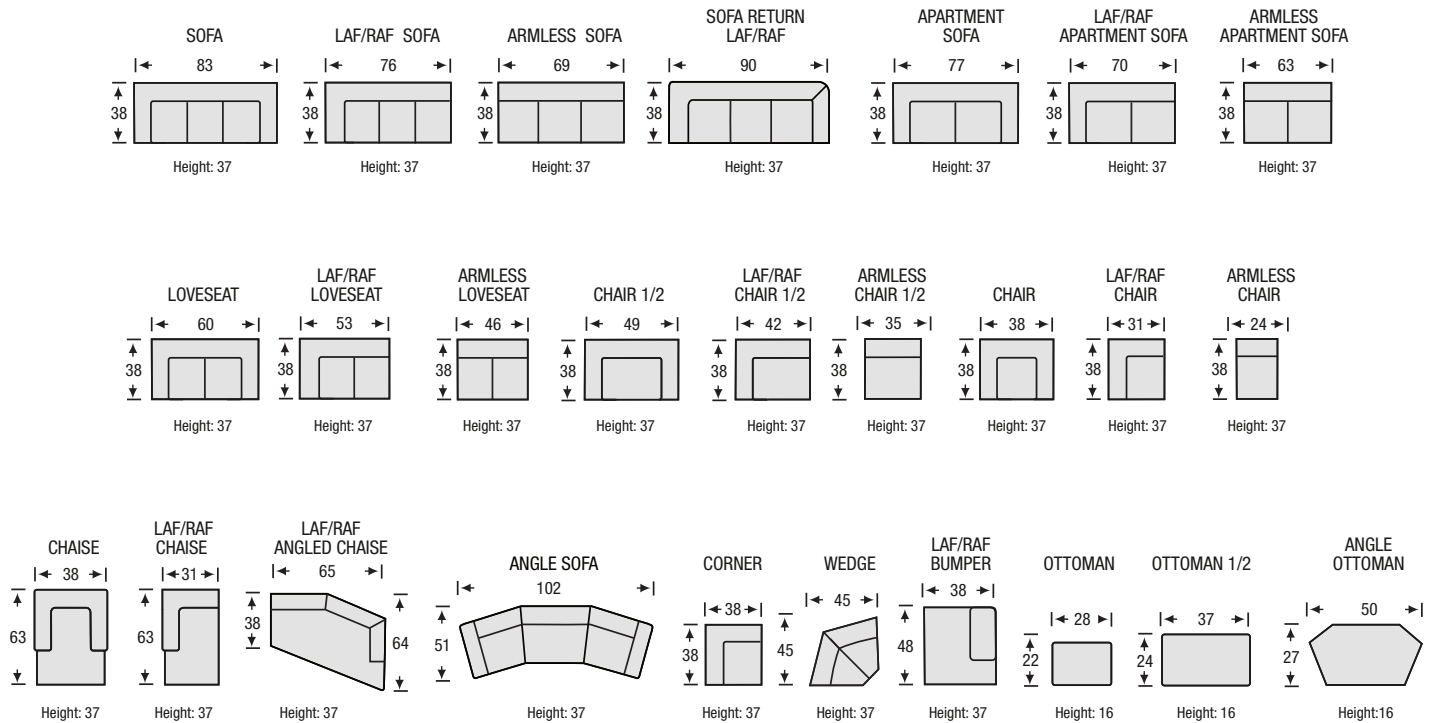

S-500 Configurations

All measurements are approximate, sizes may vary

The Campio Group Fine Leather Furniture
 5770 Highway #7, Unit 1
 Woodbridge, On L4L 1T8
 Tel: 905.850.6636 • Fax: 905.850.6640

campio-group.com/mysofa