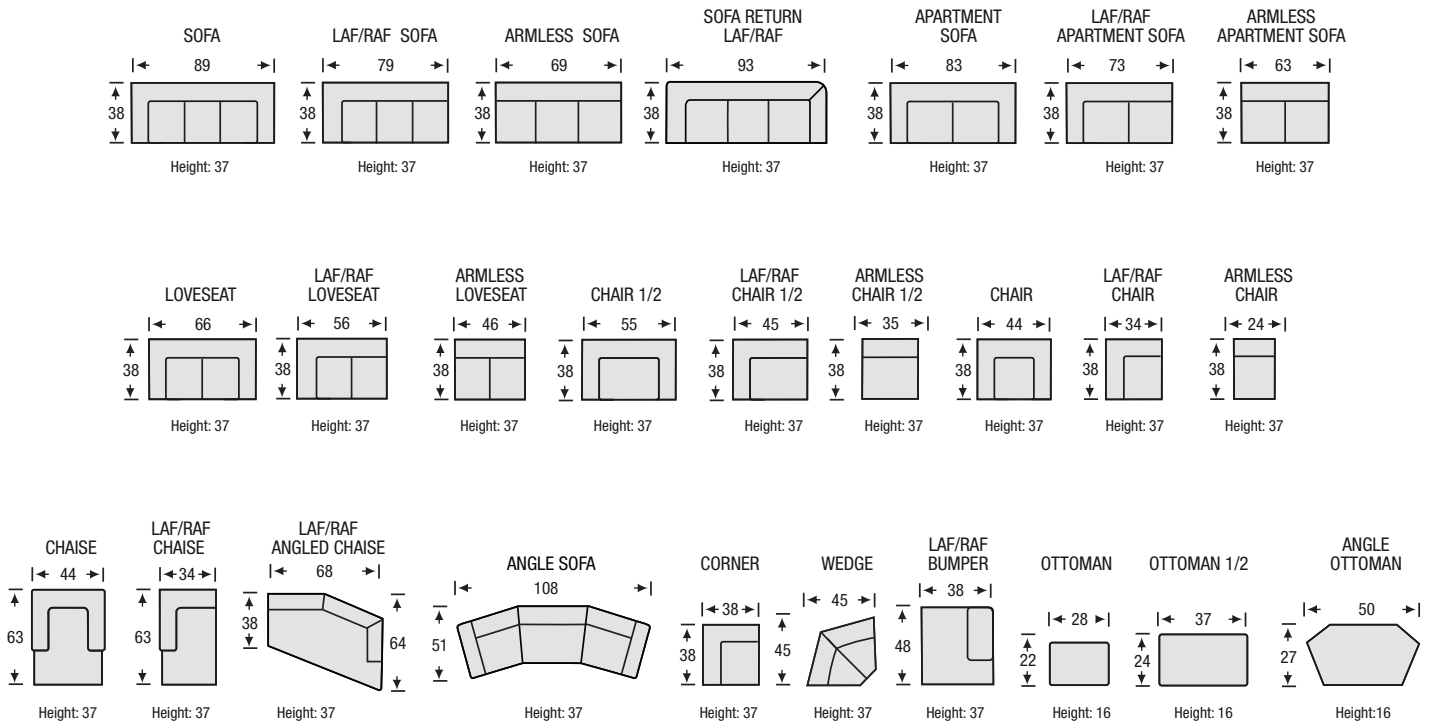

S-600 Configurations

All measurements are approximate, sizes may vary

The Campio Group Fine Leather Furniture
 5770 Highway #7, Unit 1
 Woodbridge, On L4L 1T8
 Tel: 905.850.6636 • Fax: 905.850.6640

campio-group.com/mysofa