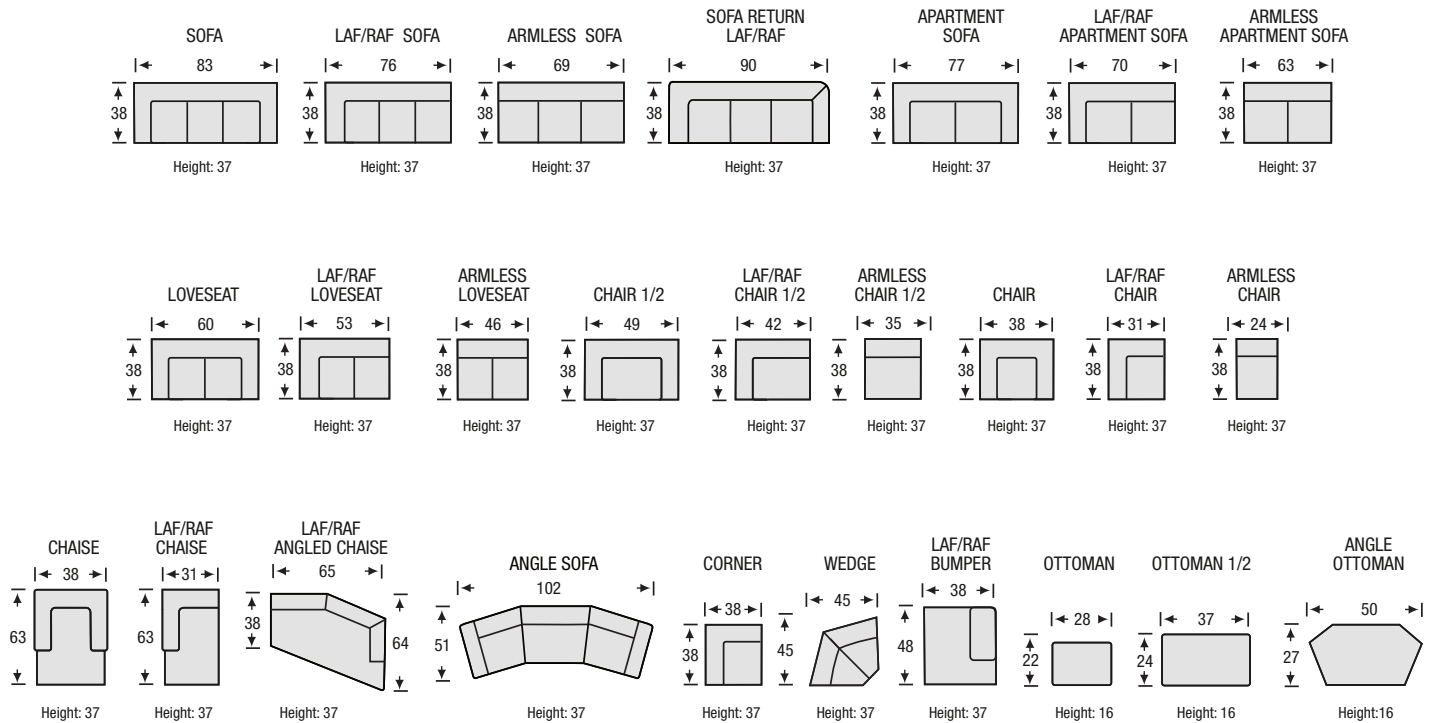

S-800 Configurations

All measurements are approximate, sizes may vary

The Campio Group Fine Leather Furniture
 5770 Highway #7, Unit 1
 Woodbridge, On L4L 1T8
 Tel: 905.850.6636 • Fax: 905.850.6640

campio-group.com/mysofa